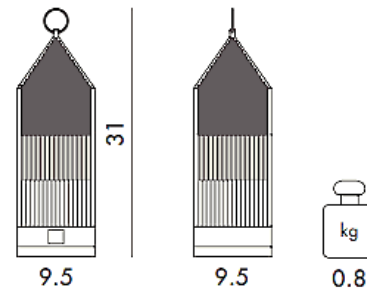

Lantern

Lantern is an original portable LED, transparent, “chargeable”, injection moulded lamp that charges by placing it onto a charging base. The light is projected by a graphic effect of the design.

Brand: **KARTELL**
Item type: Table Lamp
Item code: 9335/GL
Designer: Fabio Novembre
Color: Wisteria
Dimension: 9.5 x 9.5 x 31 cm

Please click the link for more option and finishes:

https://www.kartell.com/IT/it/illuminazione/lantern/09335?variantName=x_colorVariant&variantValue=GL